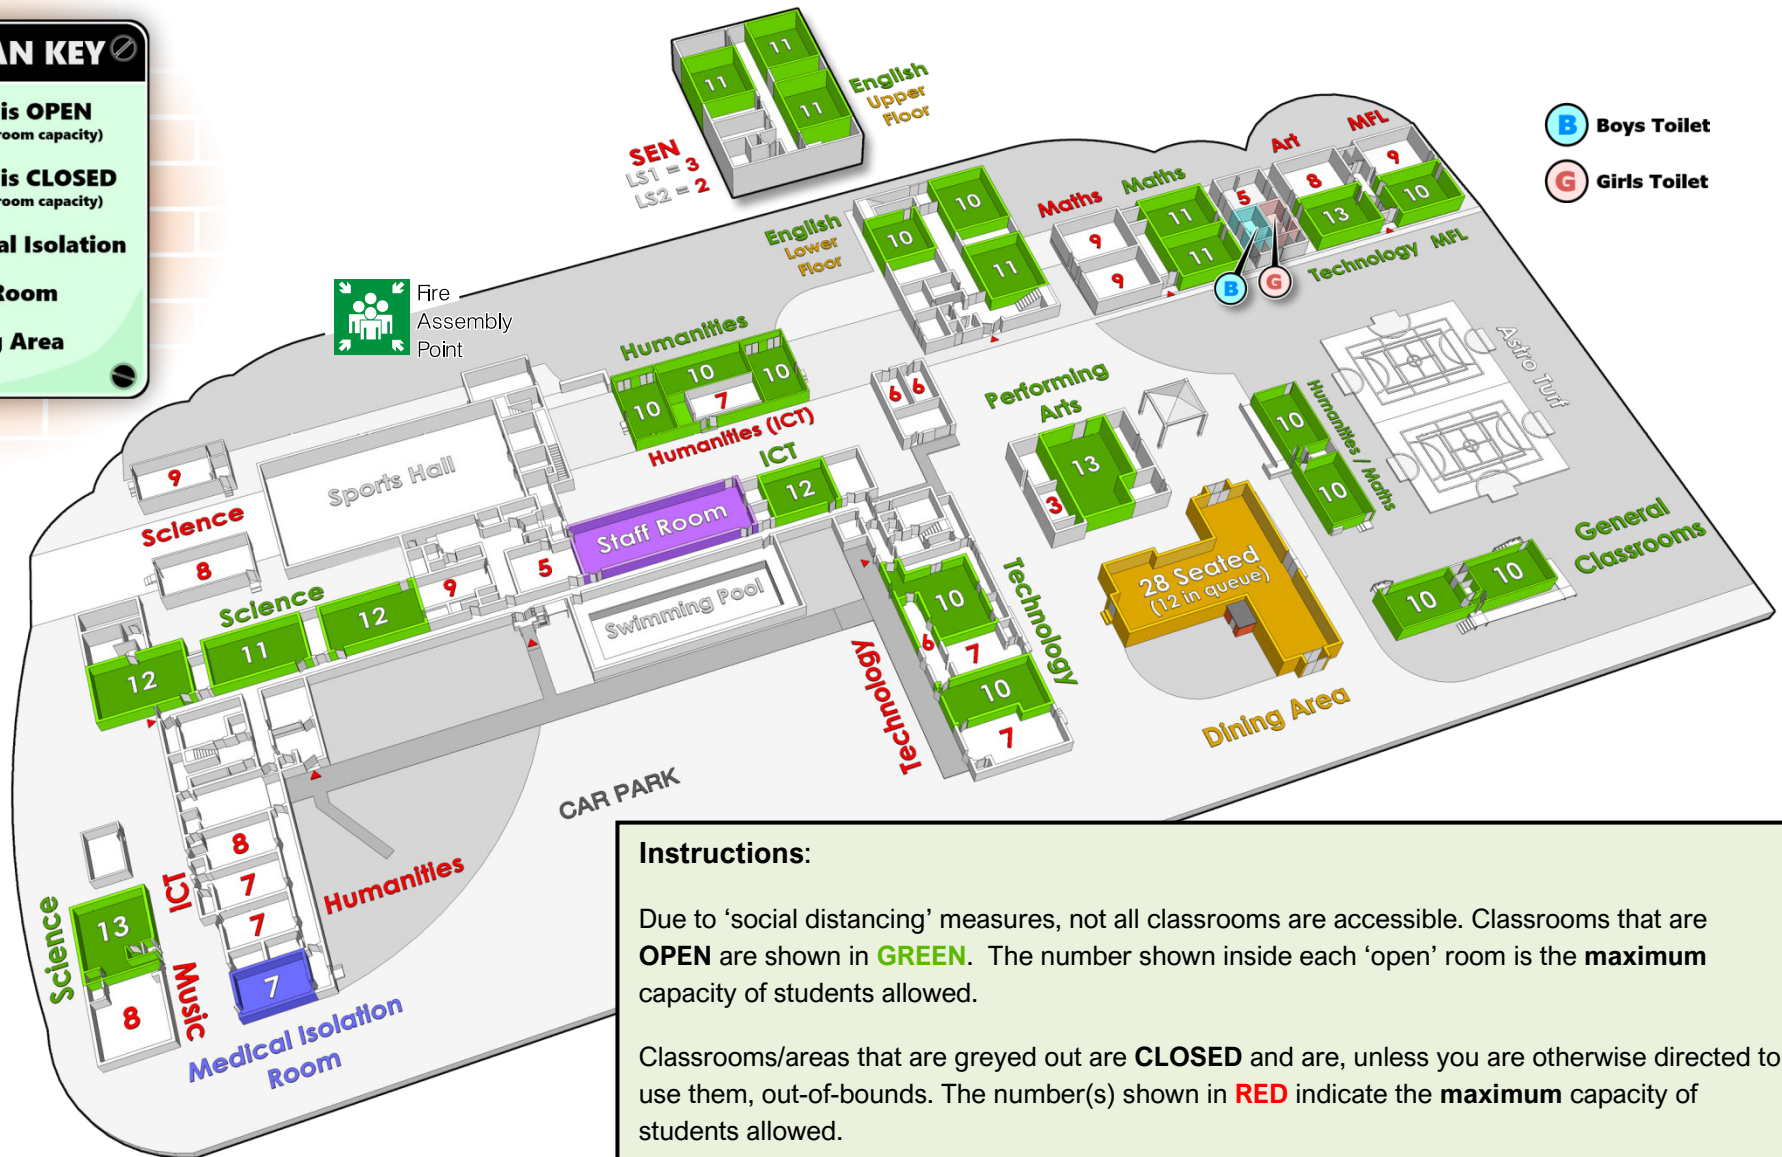

John Spendluffe Technology College

~ Social Distancing Floorplan ~

FLOORPLAN KEY

- Green** = Room is **OPEN**
(Includes room capacity)
- Grey** = Room is **CLOSED**
(Includes room capacity)
- Blue** = **Medical Isolation**
- Purple** = **Staff Room**
- Gold** = **Dining Area**

Instructions:

Due to 'social distancing' measures, not all classrooms are accessible. Classrooms that are **OPEN** are shown in **GREEN**. The number shown inside each 'open' room is the **maximum** capacity of students allowed.

Classrooms/areas that are greyed out are **CLOSED** and are, unless you are otherwise directed to use them, out-of-bounds. The number(s) shown in **RED** indicate the **maximum** capacity of students allowed.

Students must line up in the **designated** areas outside of their directed classroom and await instruction from their teacher.