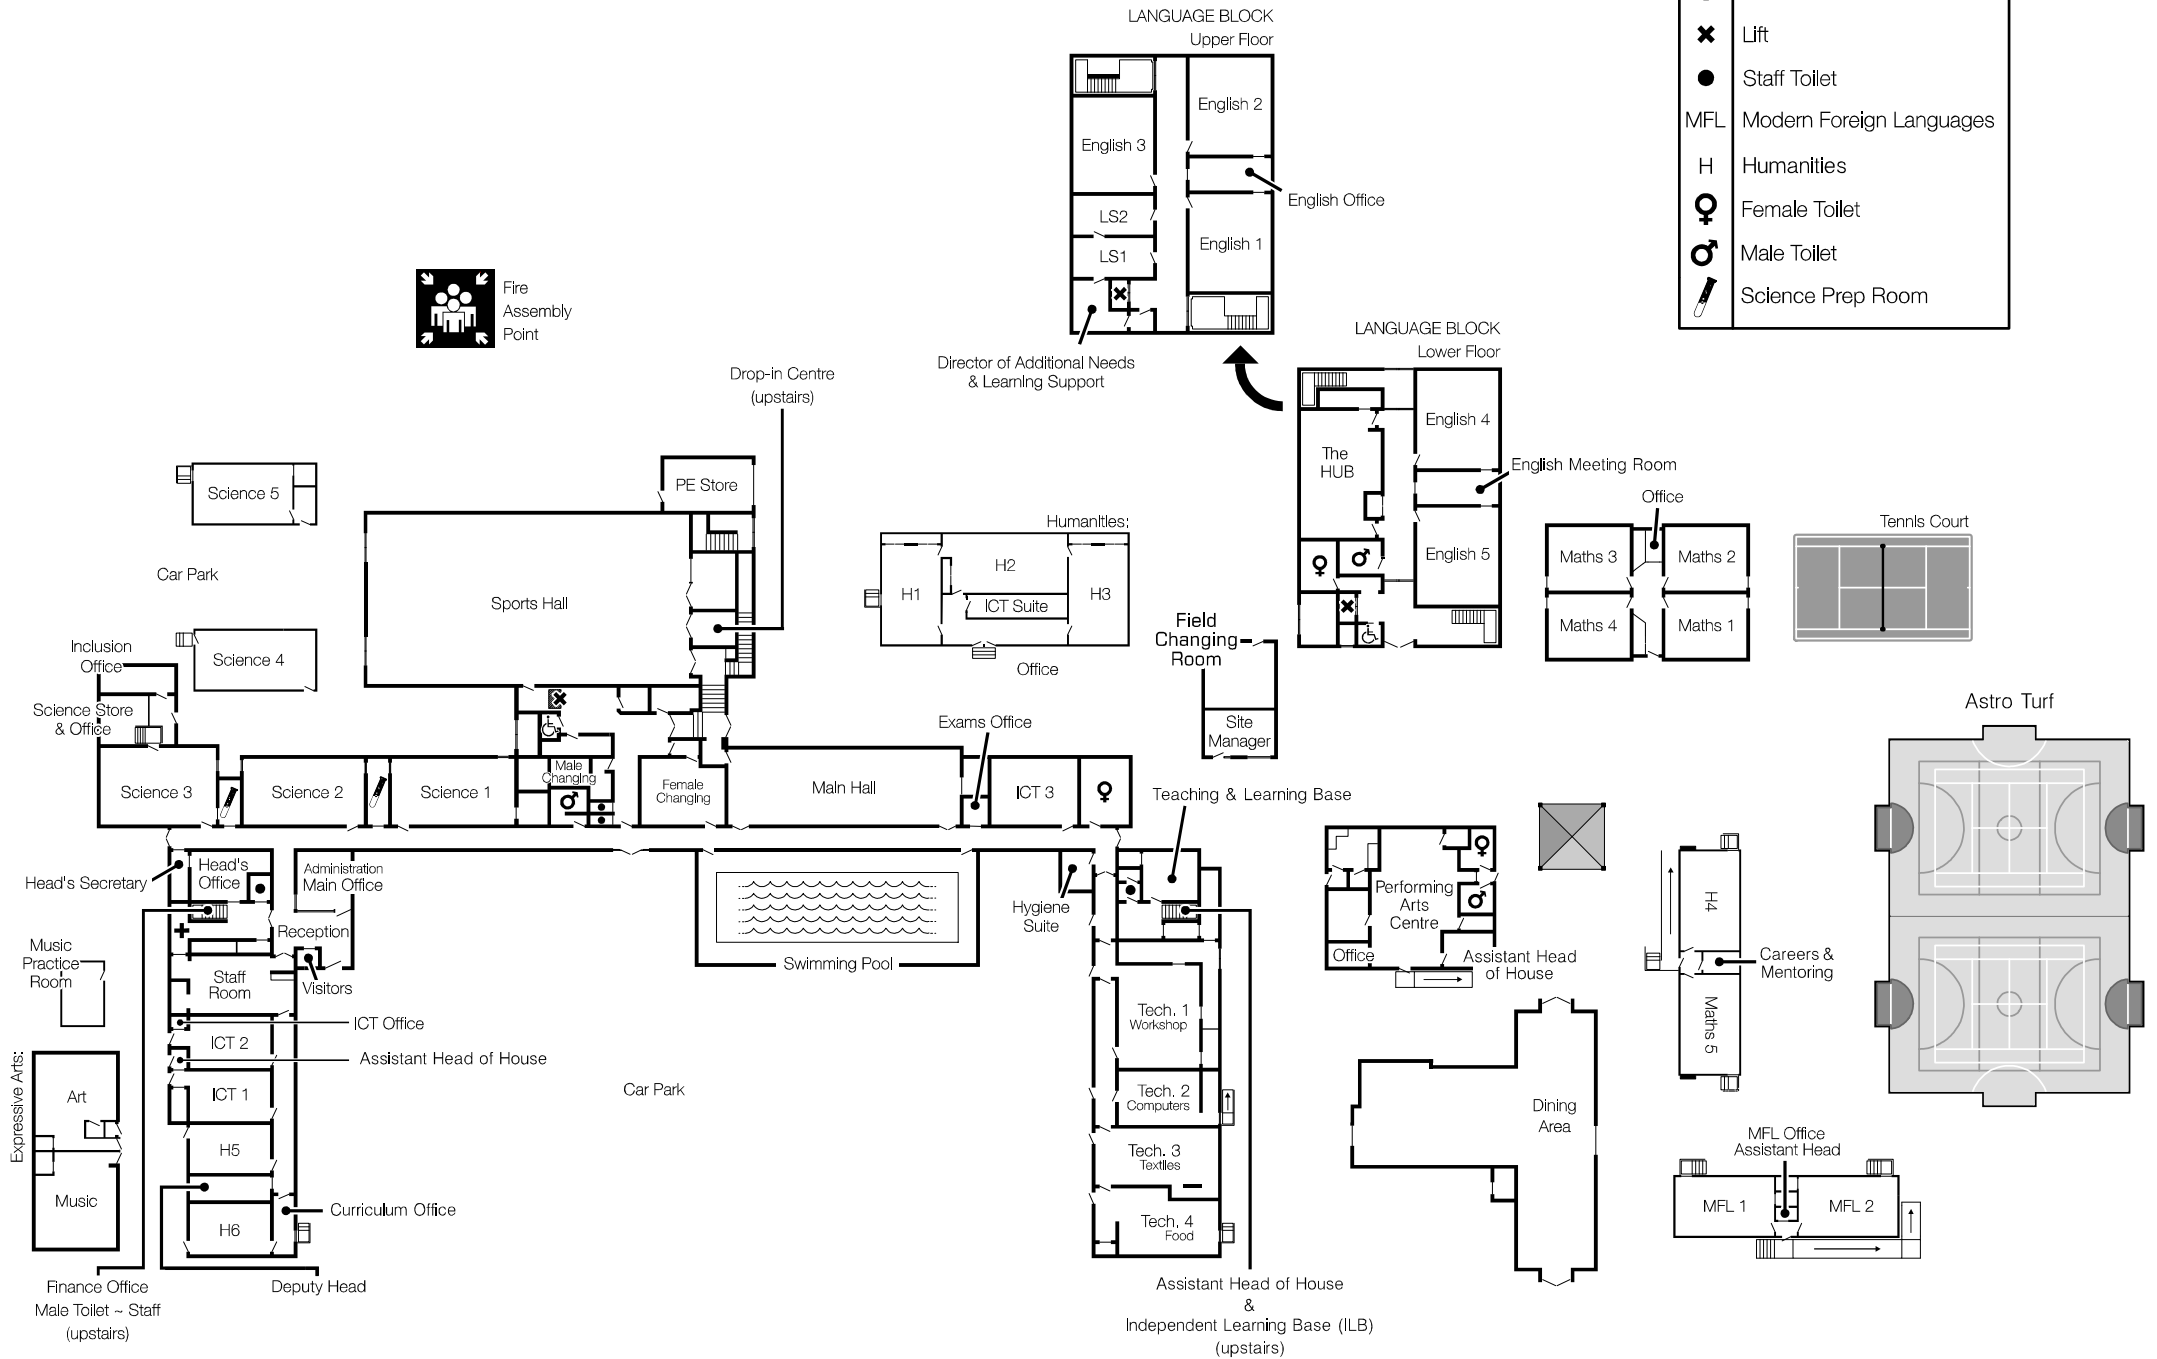

John Spendluffe Technology College

FLOORPLAN

Key:

+	Medical Room
×	Lift
●	Staff Toilet
MFL	Modern Foreign Languages
H	Humanities
♀	Female Toilet
♂	Male Toilet
	Science Prep Room

Expressive Arts:

Finance Office
Male Toilet ~ Staff
(upstairs)

Deputy Head

Assistant Head of House
&
Independent Learning Base (ILB)
(upstairs)